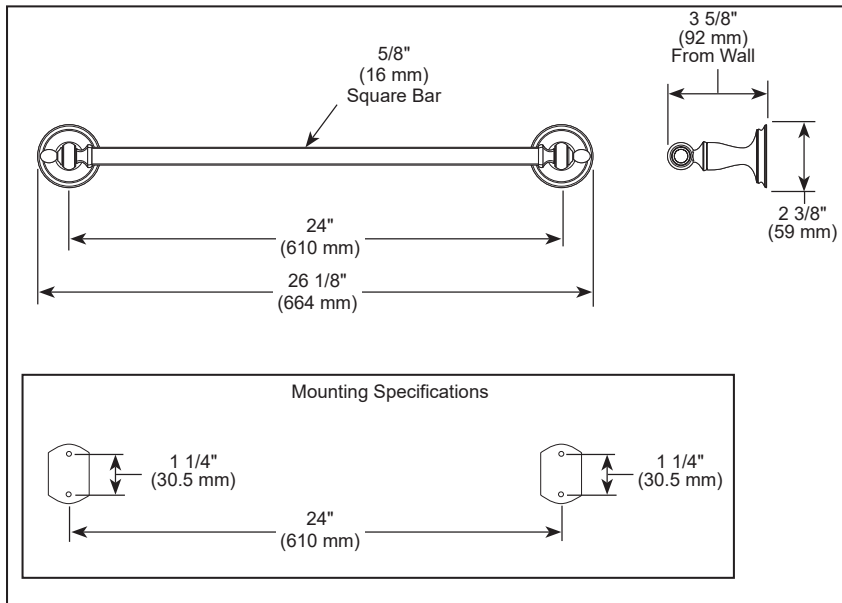

BRIZO®

ACCESSORIES

- Charlotte® Bath Collection
- 24" Towel Bar

STANDARD SPECIFICATIONS:

- Wood blocking is preferable behind all wall surfaces. If wood blocking is not available, the following fasteners are suggested: Tile/Masonry-Plastic or lead Anchors; Plaster/drywall-Toggle bolts.
- Mounting hardware and mounting instructions included with product.
- Plastic anchors, screws, toggle bolts, and mounting brackets are included with the mounting hardware.